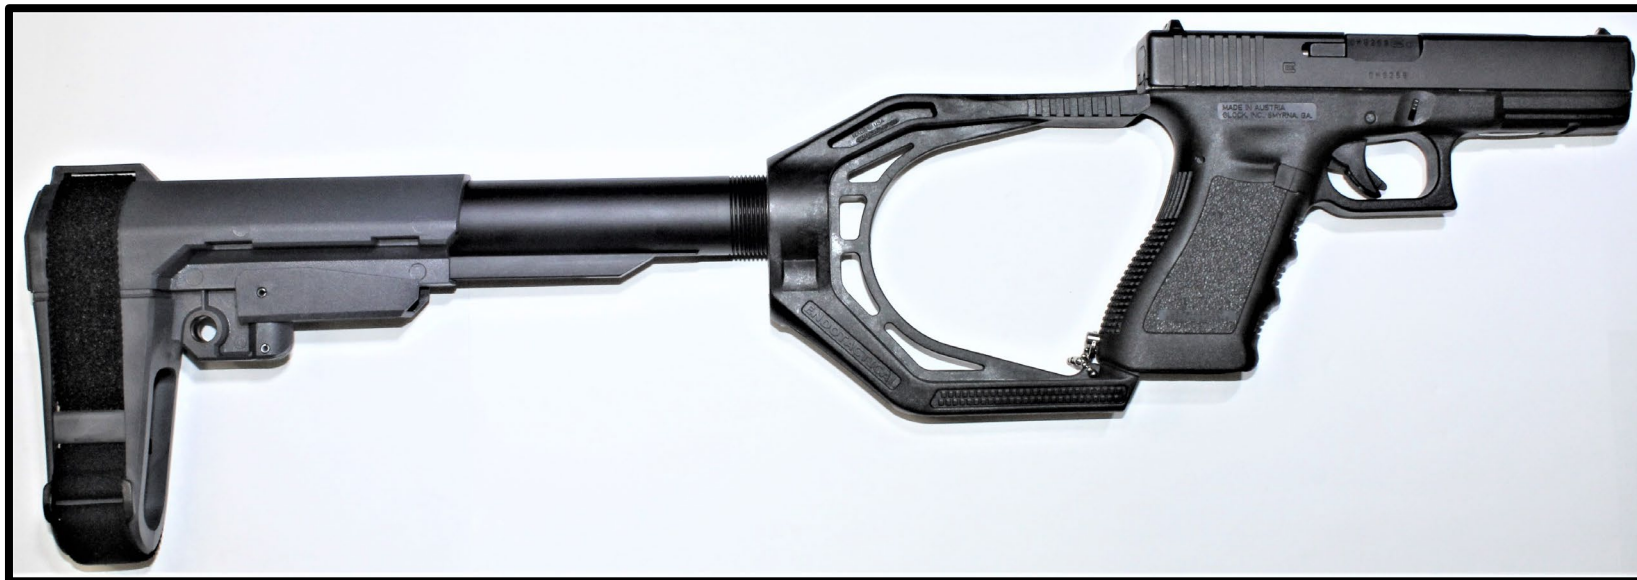

Glock-type Firearm with SBA3 Attached – Short-barreled Rifle