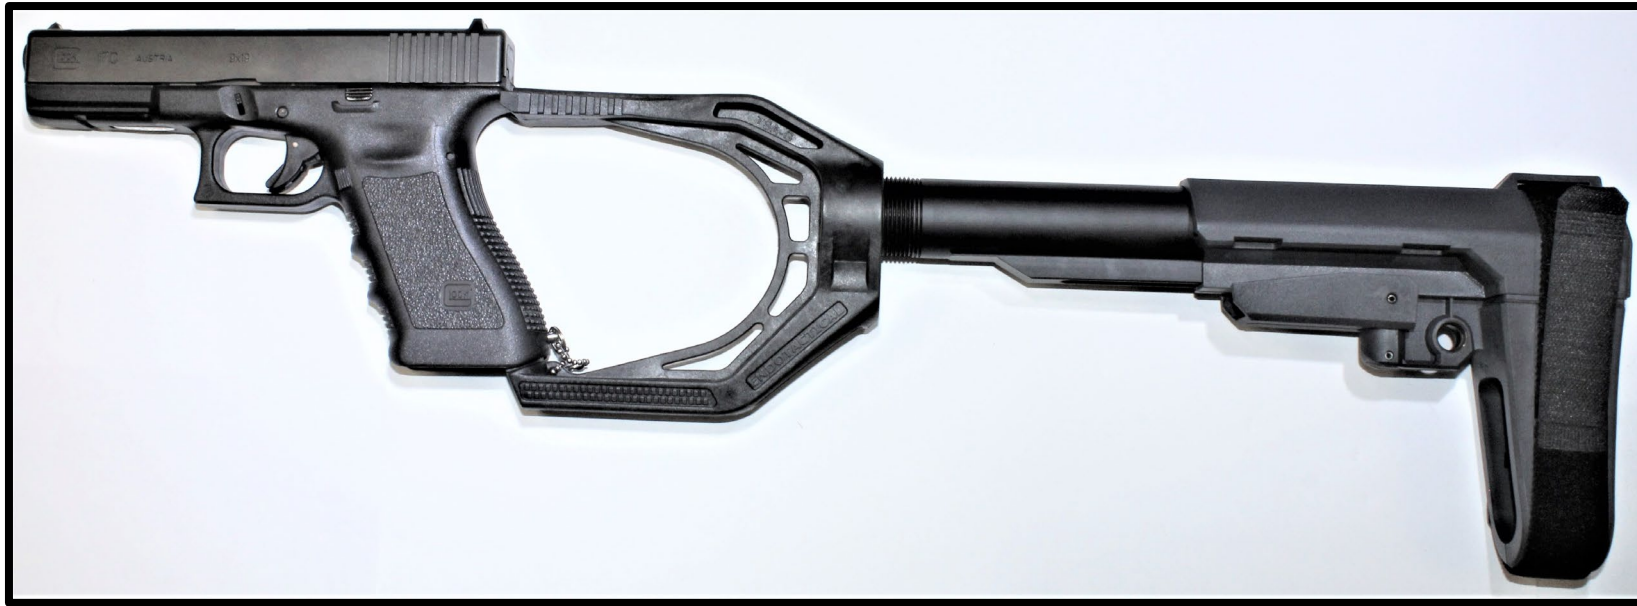

U.S. Department of Justice
Bureau of Alcohol, Tobacco, Firearms and Explosives

Common weapon platforms with attached “stabilizing brace” designs that are short-barreled rifles

This is not an exhaustive list of common weapon platforms with attached “stabilizing brace” designs that are short-barreled rifles. However, this list is representative of how ATF will apply the definition of “rifle” to firearms that are equipped with a “stabilizing brace.” For purposes of this document, the term “short-barreled rifle” is used to refer to rifles with a barrel or barrels of less than sixteen inches, that are subject to the provisions of the NFA.

AR-type firearm with Tailhook Mod2 Attached – Short-barreled Rifle

Standard Size Handgun (Glock-type) Platforms

Glock-type Firearm with FLUX Attached – Short-barreled Rifle

Glock-type firearm with Recover Tactical 20/20N Attached – Short-barreled Rifle

Glock-type Firearm with Shockwave Blade Attached – Short-barreled Rifle

Glock-type Firearm with SBA3 Attached – Short-barreled Rifle

Glock-type Firearm with FAB Defense KPOS Slingshot Attached – Short-barreled Rifle